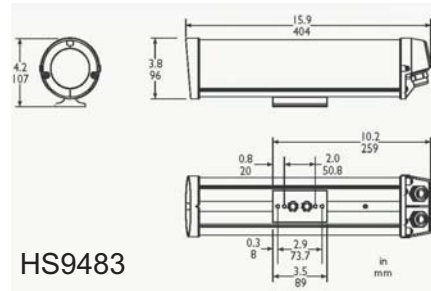

Ikegami PAC Series Outdoor Day & Night Cameras

Specifications:

Model Number:	PAC-508 OD	PAC-508 OD2	PAC-509 OD	PAC-509 OD2	PAC-509 ODH	PAC-509 OD2H
Horizontal Resolution:	520TVL		540TVL (570TVL B/W)			
Day & Night:	Yes (Digital)		Yes (True)			
Minimum Illumination:	0.7 lux (Color), 0.15 lux (B/W)		0.37 lux(Color)/0.075 lux(B/W)			
Imager:	1/3" CCD Interline					
S/No.:	48dB or better		52dB or better			
White Balance:	Auto Tracking White Balance					
TV System:	2:1 Interlace, NTSC System					
Sync System:	Internal Crystal or Line Lock (set at Crystal Lock)					
Backlight Compensation:	On/Off (set at off position)					
Power Requirements:	AC24V 10%, 60Hz					
Power Consumption:	Approx. 4W				Approx. 29W	
Lens:	Auto Iris: Yes					
	Focal Length:	2.8 ~ 12mm F1.4	5.0 ~ 50mm F1.4	2.8 ~ 12mm F1.2	7.5 ~ 50mm F1.3	2.8 ~ 12mm F1.2 | 7.5 ~ 50mm F1.3
Connector:	Video: Pre-wired coax Cable with BNC (5ft)					
	Power: Pre-wired 18AWG 3 Conductor (5ft)					
Housing:	Type:	HS9480			HS9483	
	Length:	10.9"			15.9"	
	Heater&Blower:	No			Yes	
	Wall Mount:	MT9215S			MT9215	
Sun Shade		Option (HS9480SS)			Option (HS9483SS)	

External Drawings:

Design and specifications are subject to change without notice.

Ikegami

IKEGAMI ELECTRONICS (U.S.A.), INC.

URL <http://www.ikegami.com>

08262008-TH-CCTV-0001

**HEADQUARTERS
WESTCOAST OFFICE**

37 Brook Avenue, Maywood, NJ 07607 Phone (201)368-9171 Fax (201)569-1626
2631 Manhattan Beach Blvd., Redondo Beach, CA 90278
Phone (310)297-1900 Fax (310)536-9550

**SOUTHWEST OFFICE
MIDWEST OFFICE
SOUTHEAST OFFICE**

773 Bearden Road, Waxahachie, TX 75167 Phone (972)869-2363 Fax (972)556-1057
747 Church Road, Unit C1, Elmhurst, IL 60126 Phone (630)834-9774 Fax (630)834-8689
5200 N.W. 33rd Avenue, Suite 111, Fort Lauderdale, FL 33309
Phone (954)735-2203 Fax (954)735-2227