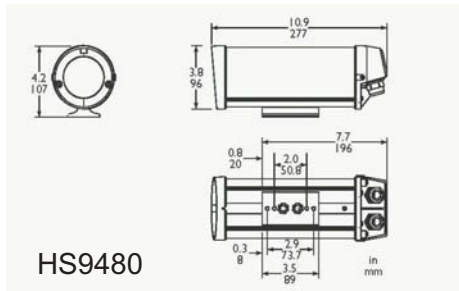

Ikegami PAC Series Outdoor Day & Night Cameras

Specifications:

Model Number:	PAC-508 OD	PAC-508 OD2	PAC-509 OD	PAC-509 OD2	PAC-509 ODH	PAC-509 OD2H
Horizontal Resolution:	520TVL		540TVL (570TVL B/W)			
Day & Night:	Yes (Digital)		Yes (True)			
Minimum Illumination:	0.7 lux (Color), 0.15 lux (B/W)		0.37 lux(Color)/0.075 lux(B/W)			
Imager:	1/3" CCD Interline					
S/No.:	48dB or better		52dB or better			
White Balance:	Auto Tracking White Balance					
TV System:	2:1 Interlace, NTSC System					
Sync System:	Internal Crystal or Line Lock (set at Crystal Lock)					
Backlight Compensation:	On/Off (set at off position)					
Power Requirements:	AC24V 10%, 60Hz					
Power Consumption:	Approx. 4W				Approx. 29W	
Lens:	Auto Iris: Yes					
	Focal Length:	2.8 ~ 12mm F1.4	5.0 ~ 50mm F1.4	2.8 ~ 12mm F1.2	7.5 ~ 50mm F1.3	2.8 ~ 12mm F1.2 | 7.5 ~ 50mm F1.3
Connector:	Video: Pre-wired coax Cable with BNC (5ft)					
	Power: Pre-wired 18AWG 3 Conductor (5ft)					
Housing:	Type:	HS9480			HS9483	
	Length:	10.9"			15.9"	
	Heater&Blower:	No			Yes	
	Wall Mount:	MT9215S			MT9215	
Sun Shade		Option (HS9480SS)			Option (HS9483SS)	

External Drawings:

Design and specifications are subject to change without notice.

Ikegami

IKEGAMI ELECTRONICS (U.S.A.), INC.

URL <http://www.ikegami.com>

08262008-TH-CCTV-0001

**HEADQUARTERS
WESTCOAST OFFICE**

37 Brook Avenue, Maywood, NJ 07607 Phone (201)368-9171 Fax (201)569-1626
2631 Manhattan Beach Blvd., Redondo Beach, CA 90278
Phone (310)297-1900 Fax (310)536-9550

**SOUTHWEST OFFICE
MIDWEST OFFICE
SOUTHEAST OFFICE**

773 Bearden Road, Waxahachie, TX 75167 Phone (972)869-2363 Fax (972)556-1057
747 Church Road, Unit C1, Elmhurst, IL 60126 Phone (630)834-9774 Fax (630)834-8689
5200 N.W. 33rd Avenue, Suite 111, Fort Lauderdale, FL 33309
Phone (954)735-2203 Fax (954)735-2227