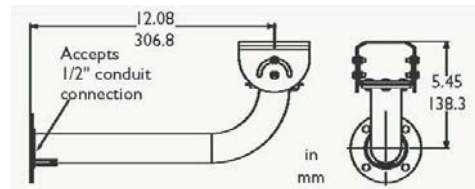

Ikegami PAC Series Outdoor Day & Night Cameras

Specifications:

Model Number:	PAC-508 OD	PAC-508 OD2	PAC-509 OD	PAC-509 OD2	PAC-509 ODH	PAC-509 OD2H
Horizontal Resolution:	520TVL		540TVL (570TVL B/W)			
Day & Night:	Yes (Digital)		Yes (True)			
Minimum Illumination:	0.7 lux (Color), 0.15 lux (B/W)		0.37 lux(Color)/0.075 lux(B/W)			
Imager:	1/3" CCD Interline					
S/No.:	48dB or better		52dB or better			
White Balance:	Auto Tracking White Balance					
TV System:	2:1 Interlace, NTSC System					
Sync System:	Internal Crystal or Line Lock (set at Crystal Lock)					
Backlight Compensation:	On/Off (set at off position)					
Power Requirements:	AC24V 10%, 60Hz					
Power Consumption:	Approx. 4W				Approx. 29W	
Lens:	Auto Iris: Yes					
	Focal Length:	2.8 ~ 12mm F1.4	5.0 ~ 50mm F1.4	2.8 ~ 12mm F1.2	7.5 ~ 50mm F1.3	2.8 ~ 12mm F1.2 | 7.5 ~ 50mm F1.3
Connector:	Video: Pre-wired coax Cable with BNC (5ft)					
	Power: Pre-wired 18AWG 3 Conductor (5ft)					
Housing:	Type:	HS9480			HS9483	
	Length:	10.9"			15.9"	
	Heater&Blower:	No			Yes	
	Wall Mount:	MT9215S			MT9215	
Sun Shade		Option (HS9480SS)			Option (HS9483SS)	

External Drawings:

Design and specifications are subject to change without notice.

Ikegami

IKEGAMI ELECTRONICS (U.S.A.), INC.

URL <http://www.ikegami.com>

08262008-TH-CCTV-0001

**HEADQUARTERS
WESTCOAST OFFICE**

37 Brook Avenue, Maywood, NJ 07607 Phone (201)368-9171 Fax (201)569-1626
2631 Manhattan Beach Blvd., Redondo Beach, CA 90278
Phone (310)297-1900 Fax (310)536-9550

**SOUTHWEST OFFICE
MIDWEST OFFICE
SOUTHEAST OFFICE**

773 Bearden Road, Waxahachie, TX 75167 Phone (972)869-2363 Fax (972)556-1057
747 Church Road, Unit C1, Elmhurst, IL 60126 Phone (630)834-9774 Fax (630)834-8689
5200 N.W. 33rd Avenue, Suite 111, Fort Lauderdale, FL 33309
Phone (954)735-2203 Fax (954)735-2227