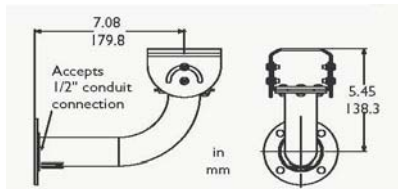

Ikegami PAC Series Outdoor Day & Night Cameras

Specifications:

Model Number:	PAC-508 OD	PAC-508 OD2	PAC-509 OD	PAC-509 OD2	PAC-509 ODH	PAC-509 OD2H
Horizontal Resolution:	520TVL		540TVL (570TVL B/W)			
Day & Night:	Yes (Digital)		Yes (True)			
Minimum Illumination:	0.7 lux (Color), 0.15 lux (B/W)		0.37 lux(Color)/0.075 lux(B/W)			
Imager:	1/3" CCD Interline					
S/No.:	48dB or better		52dB or better			
White Balance:	Auto Tracking White Balance					
TV System:	2:1 Interlace, NTSC System					
Sync System:	Internal Crystal or Line Lock (set at Crystal Lock)					
Backlight Compensation:	On/Off (set at off position)					
Power Requirements:	AC24V 10%, 60Hz					
Power Consumption:	Approx. 4W				Approx. 29W	
Lens:	Auto Iris: Yes					
	Focal Length:	2.8 ~ 12mm F1.4	5.0 ~ 50mm F1.4	2.8 ~ 12mm F1.2	7.5 ~ 50mm F1.3	2.8 ~ 12mm F1.2 | 7.5 ~ 50mm F1.3
Connector:	Video: Pre-wired coax Cable with BNC (5ft)					
	Power: Pre-wired 18AWG 3 Conductor (5ft)					
Housing:	Type:	HS9480			HS9483	
	Length:	10.9"			15.9"	
	Heater&Blower:	No			Yes	
	Wall Mount:	MT9215S			MT9215	
Sun Shade		Option (HS9480SS)			Option (HS9483SS)	

External Drawings:

Design and specifications are subject to change without notice.

Ikegami

IKEGAMI ELECTRONICS (U.S.A.), INC.

URL <http://www.ikegami.com>

08262008-TH-CCTV-0001

**HEADQUARTERS
WESTCOAST OFFICE**

37 Brook Avenue, Maywood, NJ 07607 Phone (201)368-9171 Fax (201)569-1626
2631 Manhattan Beach Blvd., Redondo Beach, CA 90278
Phone (310)297-1900 Fax (310)536-9550

**SOUTHWEST OFFICE
MIDWEST OFFICE
SOUTHEAST OFFICE**

773 Bearden Road, Waxahachie, TX 75167 Phone (972)869-2363 Fax (972)556-1057
747 Church Road, Unit C1, Elmhurst, IL 60126 Phone (630)834-9774 Fax (630)834-8689
5200 N.W. 33rd Avenue, Suite 111, Fort Lauderdale, FL 33309
Phone (954)735-2203 Fax (954)735-2227