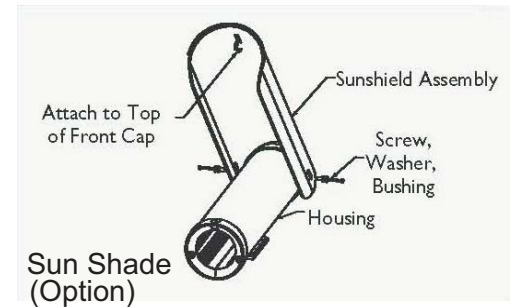

Ikegami PAC Series Outdoor Day & Night Cameras

Specifications:

Model Number:	PAC-508 OD	PAC-508 OD2	PAC-509 OD	PAC-509 OD2	PAC-509 ODH	PAC-509 OD2H
Horizontal Resolution:	520TVL		540TVL (570TVL B/W)			
Day & Night:	Yes (Digital)		Yes (True)			
Minimum Illumination:	0.7 lux (Color), 0.15 lux (B/W)		0.37 lux(Color)/0.075 lux(B/W)			
Imager:	1/3" CCD Interline					
S/No.:	48dB or better		52dB or better			
White Balance:	Auto Tracking White Balance					
TV System:	2:1 Interlace, NTSC System					
Sync System:	Internal Crystal or Line Lock (set at Crystal Lock)					
Backlight Compensation:	On/Off (set at off position)					
Power Requirements:	AC24V 10%, 60Hz					
Power Consumption:	Approx. 4W				Approx. 29W	
Lens:	Auto Iris: Yes					
	Focal Length:	2.8 ~ 12mm F1.4	5.0 ~ 50mm F1.4	2.8 ~ 12mm F1.2	7.5 ~ 50mm F1.3	2.8 ~ 12mm F1.2 | 7.5 ~ 50mm F1.3
Connector:	Video: Pre-wired coax Cable with BNC (5ft)					
	Power: Pre-wired 18AWG 3 Conductor (5ft)					
Housing:	Type:	HS9480			HS9483	
	Length:	10.9"			15.9"	
	Heater&Blower:	No			Yes	
	Wall Mount:	MT9215S			MT9215	
Sun Shade		Option (HS9480SS)			Option (HS9483SS)	

External Drawings:

Design and specifications are subject to change without notice.

Ikegami

IKEGAMI ELECTRONICS (U.S.A.), INC.

URL <http://www.ikegami.com>

08262008-TH-CCTV-0001

**HEADQUARTERS
WESTCOAST OFFICE**

37 Brook Avenue, Maywood, NJ 07607 Phone (201)368-9171 Fax (201)569-1626
2631 Manhattan Beach Blvd., Redondo Beach, CA 90278
Phone (310)297-1900 Fax (310)536-9550

**SOUTHWEST OFFICE
MIDWEST OFFICE
SOUTHEAST OFFICE**

773 Bearden Road, Waxahachie, TX 75167 Phone (972)869-2363 Fax (972)556-1057
747 Church Road, Unit C1, Elmhurst, IL 60126 Phone (630)834-9774 Fax (630)834-8689
5200 N.W. 33rd Avenue, Suite 111, Fort Lauderdale, FL 33309
Phone (954)735-2203 Fax (954)735-2227