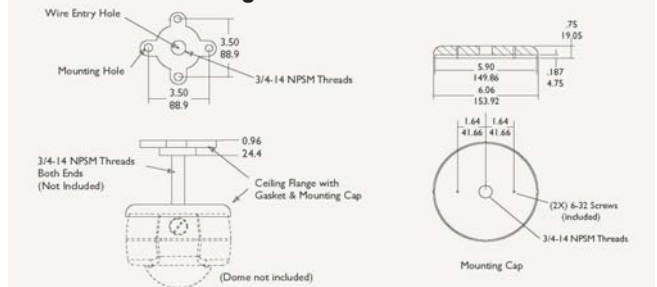

Optional IK-CPMV Ceiling Mount Kit

Design and specifications are subject to change without notice.

Ikegami

IKEGAMI ELECTRONICS (U.S.A.), INC.

URL <http://www.ikegami.com>

HEADQUARTERS
WESTCOAST OFFICE
SOUTHWEST OFFICE
MIDWEST OFFICE
SOUTHEAST OFFICE

37 Brook Avenue, Maywood, NJ 07607 Phone (201)368-9171 Fax (201)569-1626
2631 Manhattan Beach Blvd., Redondo Beach, CA 90278
Phone (310)297-1900 Fax (310)536-9550
773 Bearden Road, Waxahachie, TX 75167 Phone (972)869-2363 Fax (972)556-1057
747 Church Road, Unit C1, Elmhurst, IL 60126 Phone (630)834-9774 Fax (630)834-8689
5200 N.W. 33rd Avenue, Suite 111, Fort Lauderdale, FL 33309
Phone (954)735-2203 Fax (954)735-2227