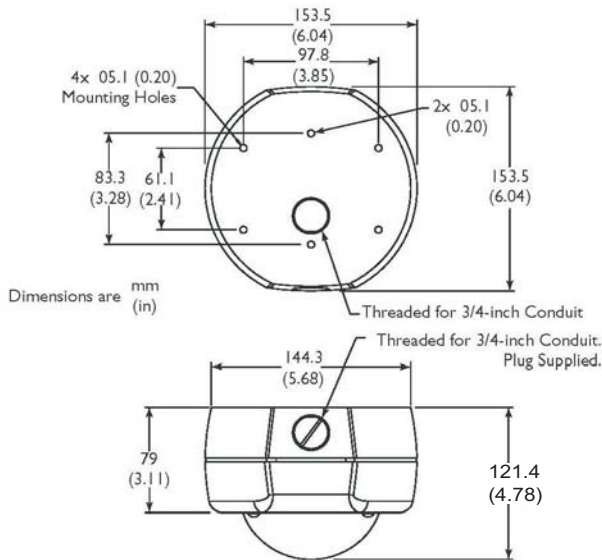

ICD-608VR Vandal Resistant Color Dome Camera

Specifications

Imaging Device: 1/3" Interline Transfer CCD
No. of Effective Picture Element: Approx. 380,000 pixels, 768(H) x 494(V) Line
Scanning Area: 4.8 (H) x 3.6(V) mm
Horizontal Resolution: 480 Lines
Minimum Ill: 1.0 lux (30 IRE) Wide Angle
 2.0 lux (50 IRE) Wide Angle
Built-in Lens: Focal distance: F4.0 - 9.0mm (manually adjustable)
 Iris control: Auto iris control
 Focal depth: ~ 0.5m
S/N Ratio: 48dB/rms or better
TV System: 2:1 Interlace, NTSC system
Int. Sync System Line lock(Phase adjustable)
V Sync Frequency INT: 59.94 Hz, Line lock: 60Hz
H Sync Frequency INT: 15.734KHz, Line lock: 15.750KHz
Imaging Filed Angle Variable focal position
 Full wide Full Tele
 H Angle: 71.0 deg. 31.6 deg.
 V Angle: 51.8 deg. 23.6 deg.

Video Output: VBS 1.0Vp-p 75Ω
White Balance: ATW
Backlight
Compensation: On/Off Switchable(BLC)
AGC: On/Off Switchable
Angle Adjustment: Horizontal: 0 deg to 360 deg.
 +/- 30 deg (fine adjustment)
 Vertical: 7 deg to 90 deg.
External Dimension: 153.5 dia. x 121.4 mm
 (Projections and accessories are not included)
Ambient Operating Temperature: -10 ~ +50 deg.C
Power Supply: AC24V +/- 10% 60Hz/DC 12V
Power Consumption: AC24V: Approx 3.2W, DC12V: 2.9W
Weight: Approx. 1,655g (3.65 lbs)
Input/Output Connectors:
 (1) Video Output: BNC
 (2) AC24V/DC12V: Loose end.
 (3) Monitor OUT: RCA Jack
Standard Accessories: Operation Manual x1, Mounting metal x1, Screws x 4