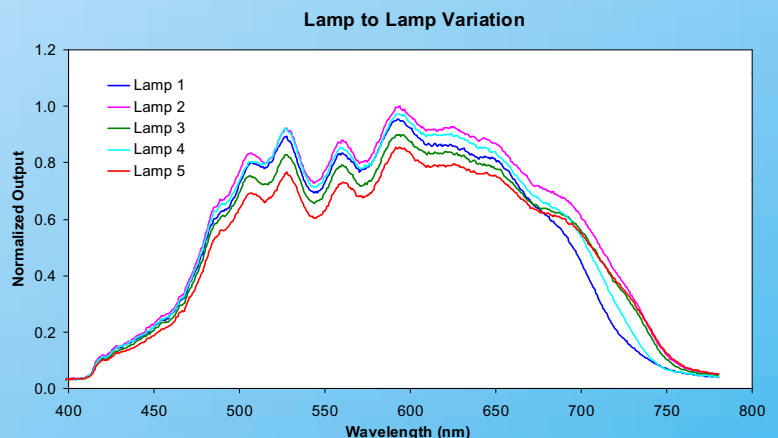

Innovative Photonic Solutions

4910

CAUBRATOR™

Ensures the repeatability of the 4900 series

KEY FEATURES

- External Photonic Reference
- Process Indicator LED's
- < 1% Variation Unit to Unit
- Rejects Inadeqaute Lamp
- Avoid Premature Lamp Failure
- 4900 Independent

The 4910 SmartCal™ is a NIST traceable calibrator that adjusts the lamp to an optimum level, ensuring reliable performance. The 4910 is also effective in screening poor quaility lamps. Some lamps do not produce the correct photonic output no matter how high you adjust the lightsource. These poor lamps typically have short lifetimes requiring additional maintenance. The 4910 keeps them out of your system altogether. With it's simple one button functionality the 4910 is a must in systems where repeatability is crucial. In systems with multiple units its only necessary to have one 4910 for any number of 4900 Lightsources.

Detail Drawing

Technical Specifications

Physical

Height: 2.39" (60.7mm)
 Width: 2.67" (67.8mm)
 Length: 8.09" (205.5mm)
 Weight: 1.0lbs (.454 kg)

Environmental

Temperature: 0 to 40C
 Relative Humidity: 0 to 95%
 Altitude Rating: 2000m (max)
 Pollution Rating: Pollution Degree 2