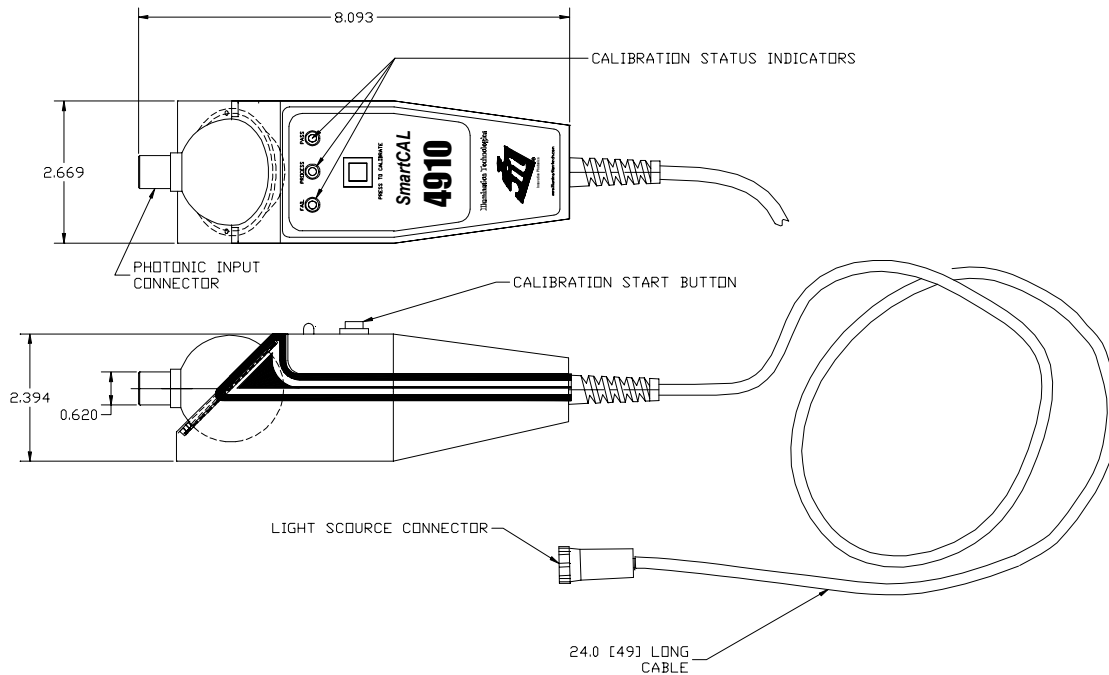

Innovative Photonic Solutions

4910

CAUBRATOR™

Ensures the repeatability of the 4900 series

KEY FEATURES

- External Photonic Reference
- Process Indicator LED's
- < 1% Variation Unit to Unit
- Rejects Inadeqaute Lamp
- Avoid Premature Lamp Failure
- 4900 Independent

Illumination Technologies has developed new technology to combat this problem. The 4900 AutoCal™ in conjunction with the 4910 SmartCal™ will keep lamp output within $\pm 3\%$ from lamp to lamp, while keeping all 4900's within $\pm 4\%$ of each other.

The 4910 SmartCal™ is a NIST traceable calibrator that adjusts the lamp to an optimum level, ensuring reliable performance. The 4910 is also effective in screening poor quaility lamps. Some lamps do not produce the correct photonic output no matter how high you adjust the lightsource. These poor lamps typically have short lifetimes requiring additional maintenance. The 4910 keeps them out of your system altogether. With it's simple one button functionality the 4910 is a must in systems where repeatability is crucial. In systems with multiple units its only necessary to have one 4910 for any number of 4900 Lightsources.

Detail Drawing

Technical Specifications

Physical

Height: 2.39" (60.7mm)
 Width: 2.67" (67.8mm)
 Length: 8.09" (205.5mm)
 Weight: 1.0lbs (.454 kg)

Environmental

Temperature: 0 to 40C
 Relative Humidity: 0 to 95%
 Altitude Rating: 2000m (max)
 Pollution Rating: Pollution Degree 2