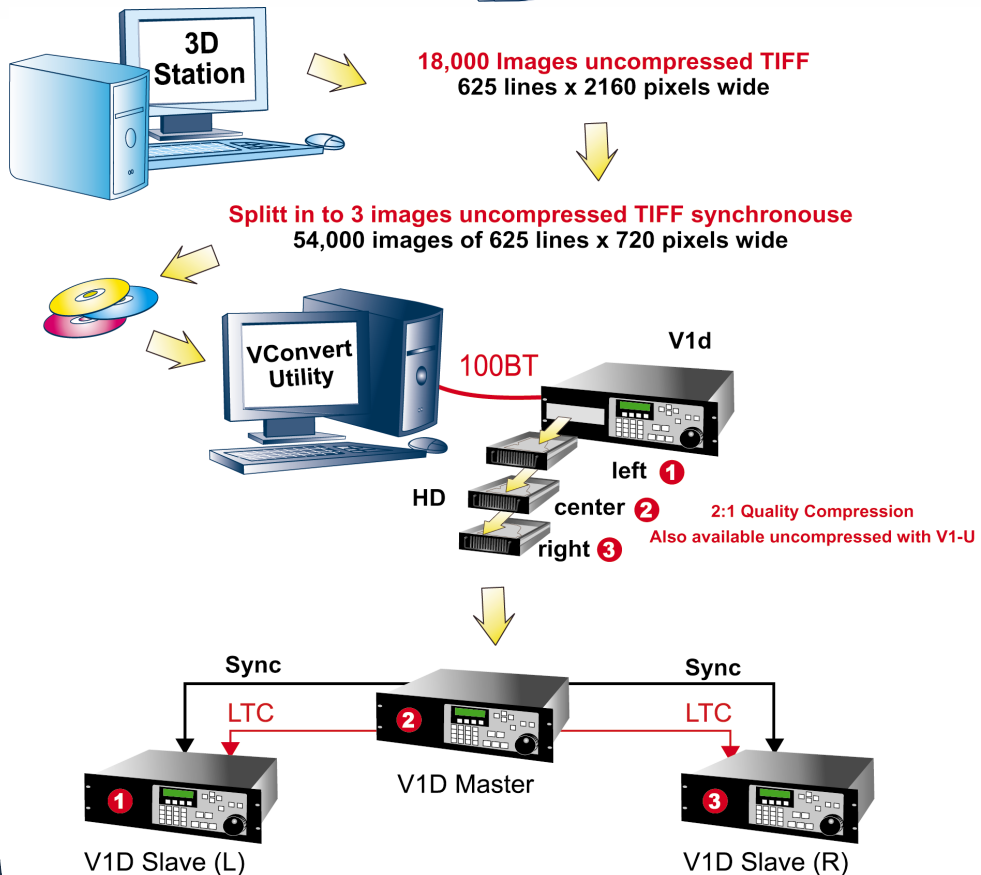

High resolution frame accurate display wall ...

*Digital Betacam is a Sony Corporation trademark.

Doremi Labs, Inc.

306 E. Alameda Ave.
Burbank, CA 91502
U.S.A.
Tel : 1 818 562-1101
Fax : 1 818 562-1109
sales@doremilabs.com
www.doremilabs.com