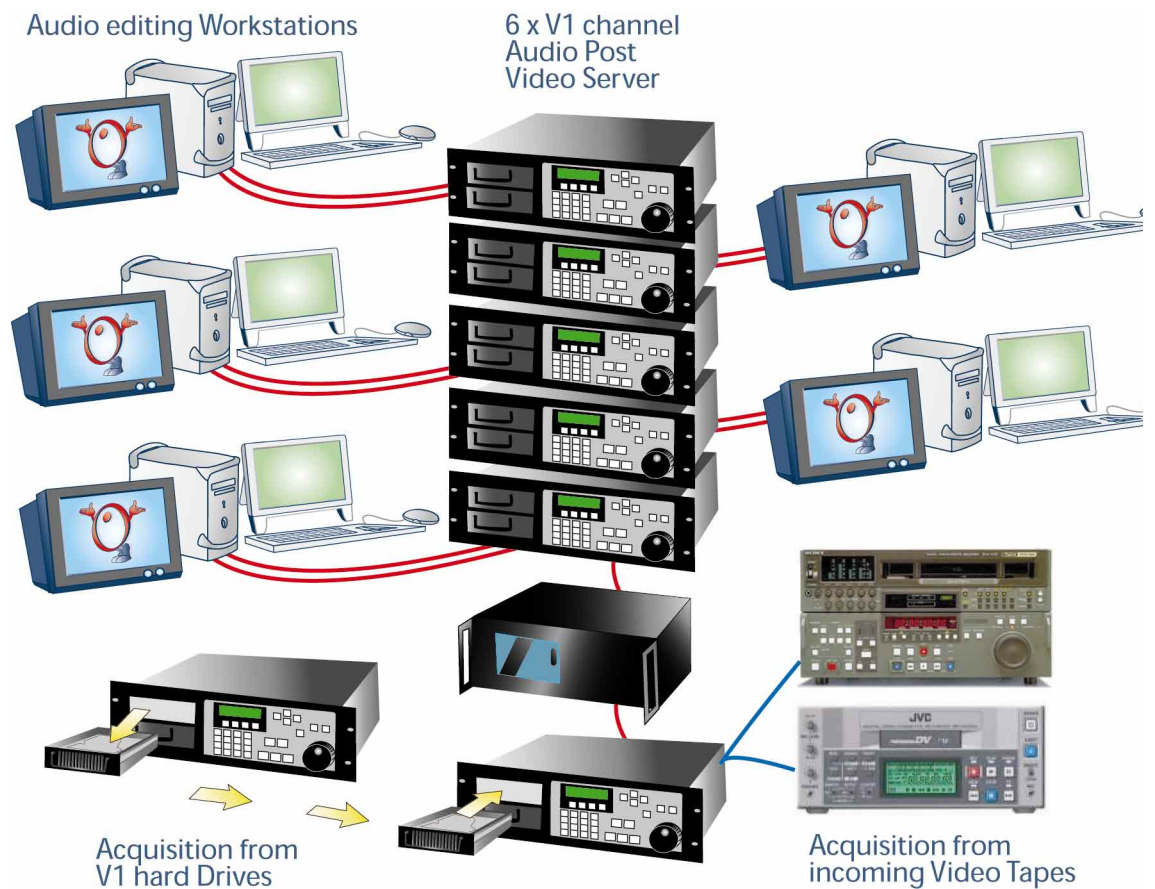

6 channels V1 Server Multi-Room Audio Post Production Facility !

Doremi Labs, Inc.

306 E. Alameda Ave.
Burbank, CA 91502
U.S.A.
Tel : 1 818 562-1101
Fax : 1 818 562-1109
sales@doremilabs.com
www.doremilabs.com

Features & Benefits :

- Single shared Video/Audio storage pool available to all editing rooms
- A single video recording can be used by all rooms simultaneously and independantly
- Record different video quality (compression levels) on the same storage
- Each V1 channel is controlled by the Audio Workstation in standard RS422 & Time Code
- Move video recordings in & out of the server using video tape (VTRs) or removable V1 disks (Hard Drives or DVD-RAM)
- Full Server administration using Internet browser (IE, Netscape) on PC or Mac