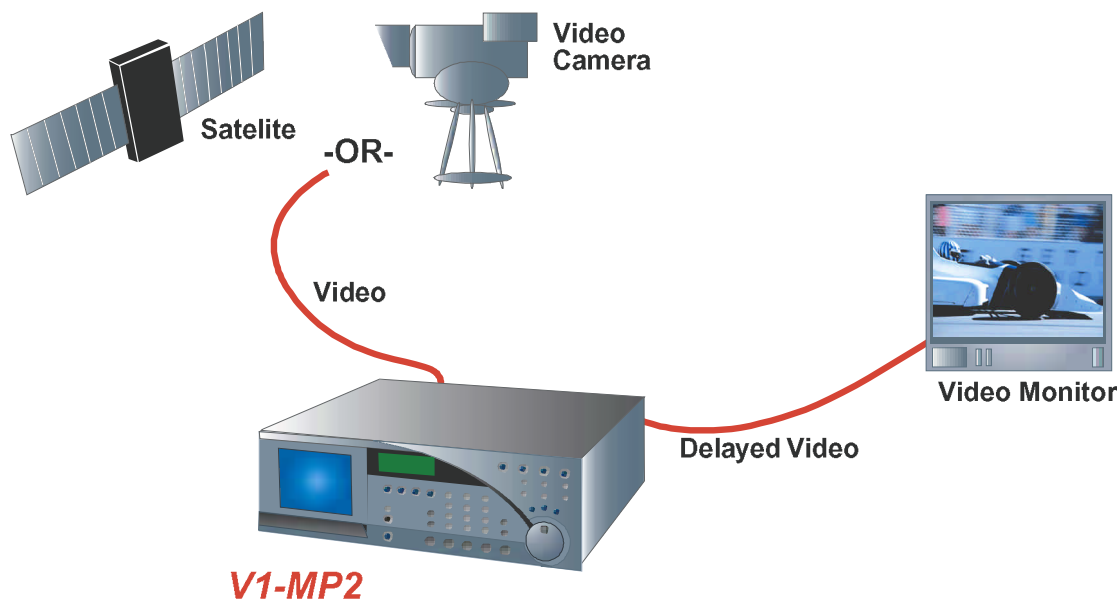

doremi

BROADCAST TIME DELAY

High Quality & High Reliability
Digital Broadcast Time Delay

Features & Benefits:

- Quality video up to 50Mb/s
- Accepts YUV, SDI, Composite and S-Video I/O
- Up to 8 audio channels; AES/EBU, Analog and Embedded on SDI
- "Video Delay" menu entry to enter desired delay time
- Delay from 1 second up to the maximum of disk size
- Dual delay V1-MP2 also available