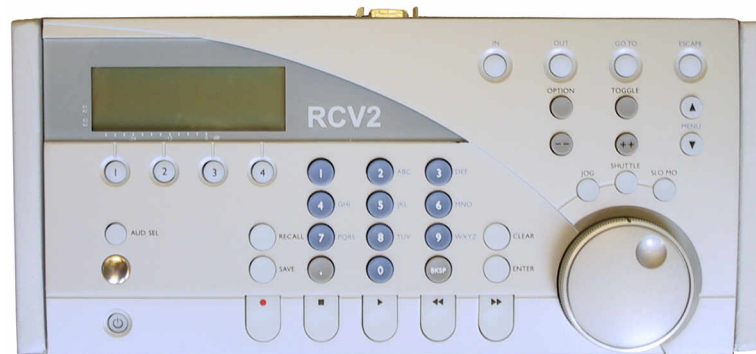

V1

Video Disk Recorder

REMOTE CONTROLLER

Provides complete control of all the advanced capabilities of V1 decks. Provides the same controls as the V1 front panel.

RCV2

Sony 9-pin protocol serial controller
2 Channel Capable (control two V1 decks or one dual-channel V1 deck)